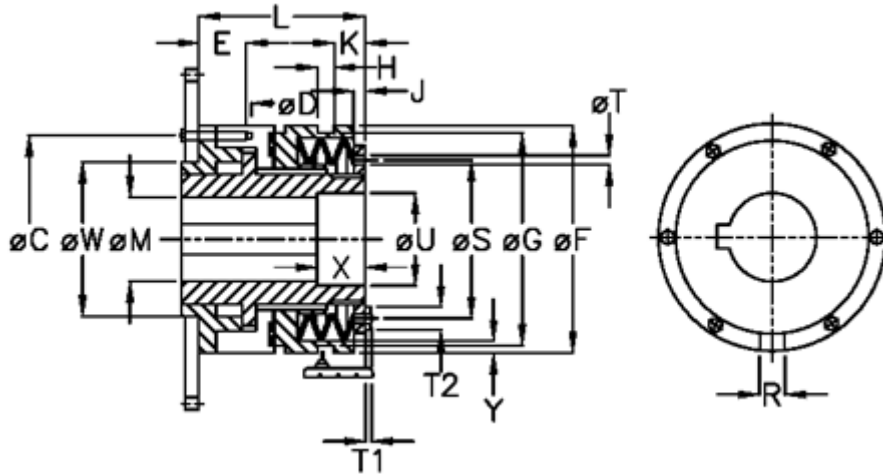

# Data Sheet

Article number: 46914523

Description: Torque limiter Safeguard B 45 L

## Measures

C	= 105	J	= 9.0	T1	= 4.0
D	= 6xM8	K	= 20.0	T2	= 10
Disc spring mounting	= 5x1L	L	= 96.0	U	= 46
Disc spring version	= L - heavy	M max	= 45	V	= 12
E	= 12.0	M min	= 18	W	= 80
F	= 120	R	= 10	X	= 30
G	= 112.0	S	= 82	Y	= 2
H	= 10	T	= 6	Z	= 0.0